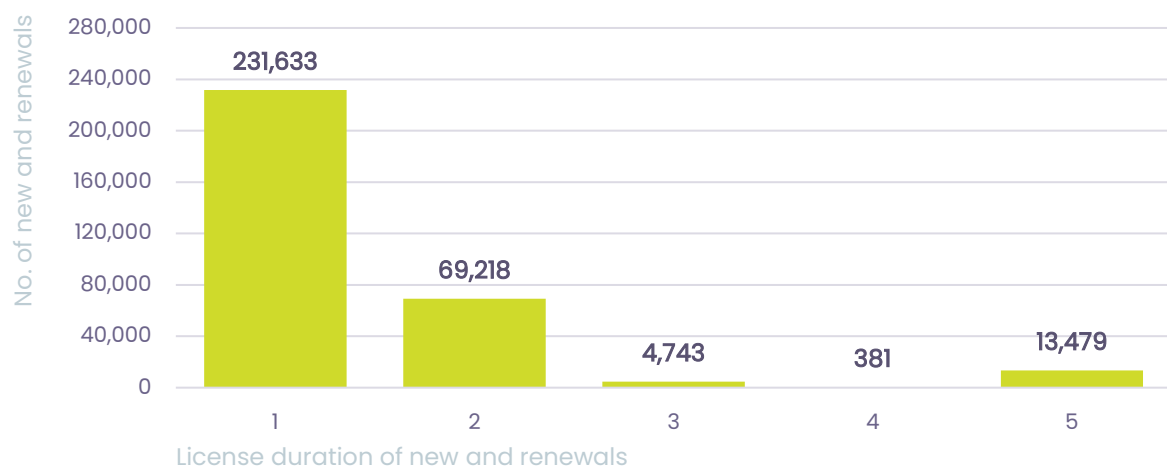

Registry Monthly Statistics

October 2022

Volumes

	Oct-22	Sep-22	Oct-21	Y-o-Y
Total new domains	181,590	327,812	46,529	290.3%
Total names under management	4,138,919	4,001,431	3,392,742	22.0%

Registrations by namespace

	Oct-19	Oct-20	Oct-21	Oct-22	Y-o-Y
.au	-	-	-	688,712	00.0%
com.au	2,846,981	2,891,424	3,061,575	3,115,113	1.7%
net.au	235,926	218,897	216,762	220,415	1.7%
org.au	72,891	73,850	75,307	74,477	-1.1%
asn.au	3,269	3,096	3,141	3,125	-0.5%
id.au	12,354	12,516	12,919	13,073	1.2%
edu.au	-	-	17,031	17,324	1.7%
gov.au	-	-	5,631	6,218	10.4%

Distribution of domain name licence periods