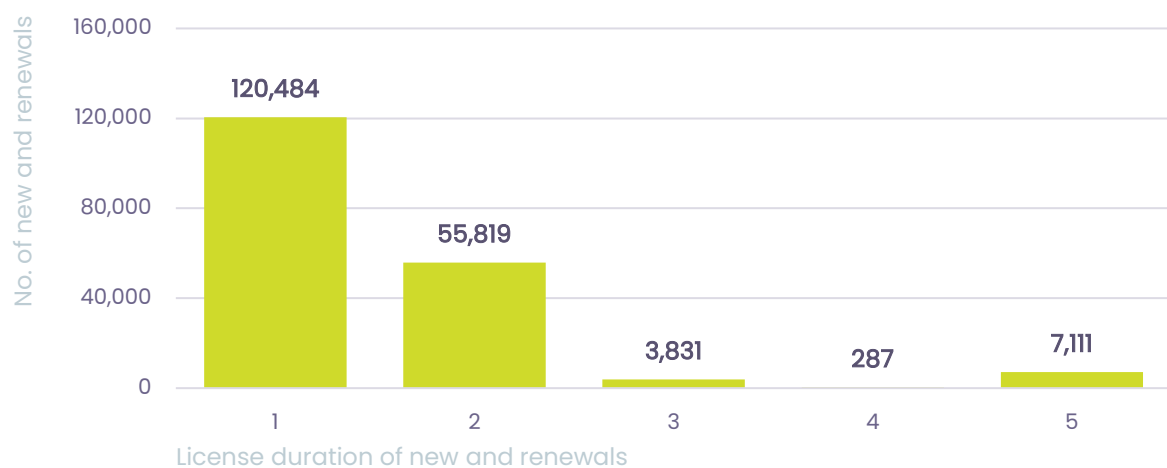

Registry Monthly Statistics

November 2022

Volumes

	Nov-22	Oct-22	Nov-21	Y-o-Y
Total new domains	58,725	181,590	43,904	33.8%
Total names under management	4,159,621	4,138,919	3,401,117	22.3%

Registrations by namespace

	Nov-19	Nov-20	Nov-21	Nov-22	Y-o-Y
.au	-	-	-	706,319	-
com.au	2,843,378	2,903,572	3,069,820	3,119,017	1.6%
net.au	234,273	218,311	216,821	220,097	1.5%
org.au	73,046	74,080	75,356	74,446	-1.2%
id.au	12,352	12,519	12,936	13,027	0.7%
asn.au	3,257	3,086	3,123	3,109	-0.4%
edu.au	-	-	17,075	17,372	1.7%
gov.au	-	-	5,646	6,231	10.4%

Distribution of domain name licence periods