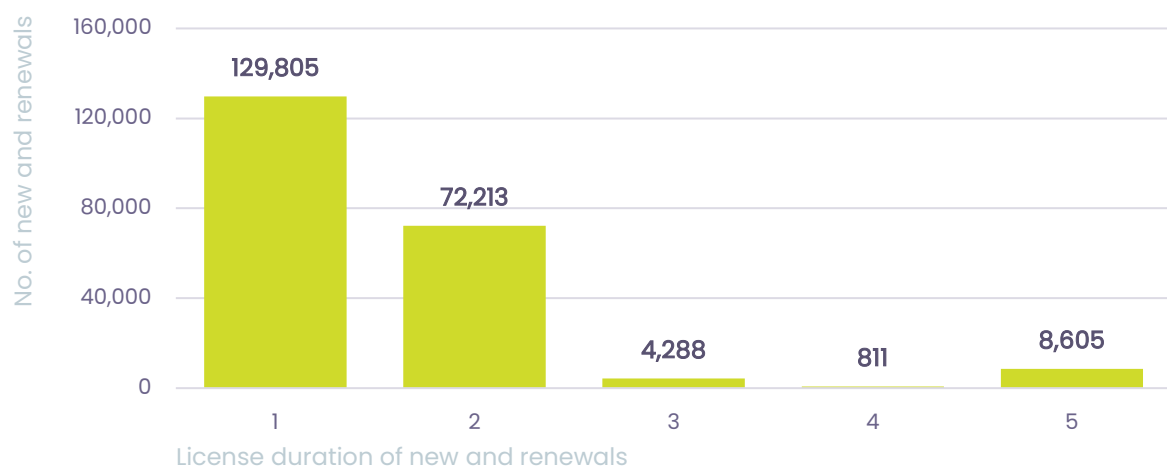

Registry Monthly Statistics

July 2022

Volumes

	Jul-22	Jun-22	Jul-21	Y-o-Y
Total new domains	65,218	62,609	60,534	7.7%
Total names under management	3,626,494	3,603,924	3,357,412	8.0%

Registrations by namespace

	Jul-19	Jul-20	Jul-21	Jul-22	Y-o-Y
.au	-	-	-	194,040	-
com.au	2,845,811	2,858,345	3,026,303	3,099,349	2.4%
net.au	240,525	222,064	217,263	217,805	0.2%
org.au	72,702	73,488	75,077	74,998	-0.1%
id.au	12,332	12,469	12,859	13,170	2.4%
asn.au	3,296	3,187	3,112	3,180	2.2%
edu.au	-	-	17,011	17,241	1.4%
gov.au	-	-	5,613	6,183	10.2%

Distribution of domain name licence periods