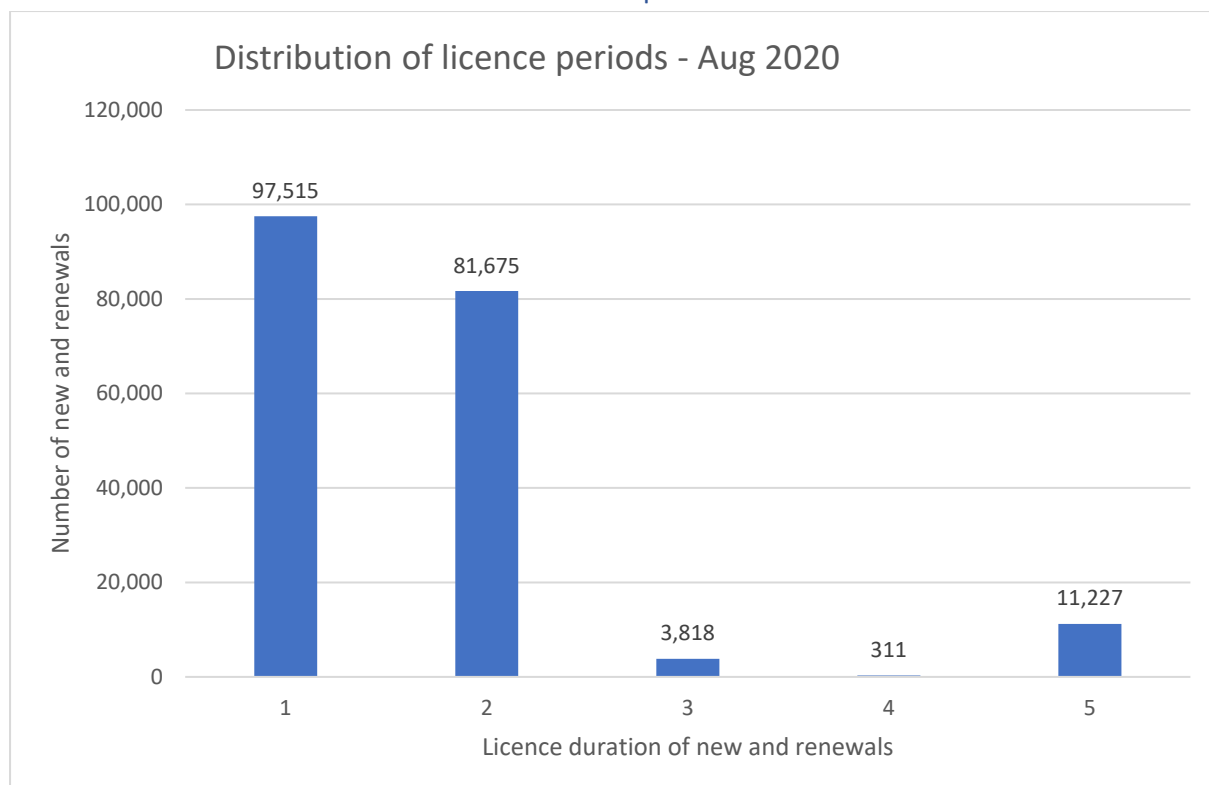

August 2020 volumes

	Aug-20	Jul-20	Aug-19	Y-o-Y %
Total new domains	59,238	61,874	46,255	28.1%
Total names under management	3,204,698	3,192,100	3,196,870	0.2%

Registrations by Namespace

	Aug-17	Aug-18	Aug-19	Aug-20	YoY%
.com.au	2,750,351	2,794,202	2,846,961	2,872,098	0.9%
.net.au	279,291	257,045	238,853	221,262	-7.4%
.org.au	69,706	71,268	72,823	73,515	1.0%
.asn.au	3,450	3,332	3,279	3,124	-4.7%
.id.au	12,566	12,396	12,319	12,486	1.4%

Distribution of domain name licence periods