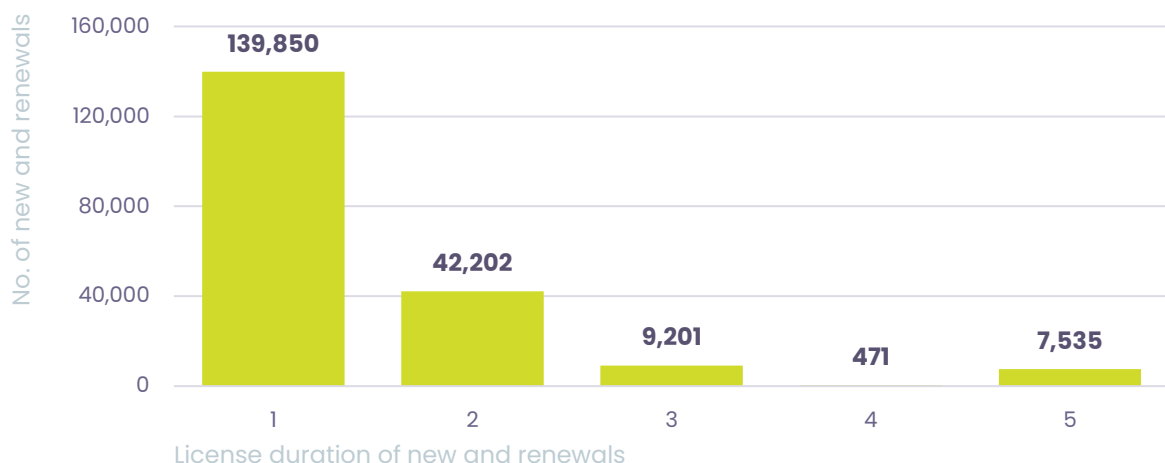

Registry Monthly Statistics

November 2024

Volumes

	Nov-24	Oct-24	Nov-23	Y-o-Y %
Total new domains	52,250	50,962	55,171	-5.3%
Total names under management	4,238,906	4,240,873	4,229,131	0.23%

Registrations by namespace

	Nov-21	Nov-22	Nov-23	Nov-24	YoY%
au direct		706,316	748,612	757,038	1.1%
com.au	3,069,820	3,119,017	3,160,940	3,177,197	0.5%
net.au	216,821	220,097	208,654	195,908	-6.1%
org.au	75,356	74,446	71,464	69,923	-2.2%
id.au	12,936	13,027	12,388	12,006	-3.1%
asn.au	3,123	3,109	2,896	2,705	-6.6%
edu.au	17,075	17,372	17,443	17,436	0.0%
gov.au	5,646	6,231	6,372	6,522	2.4%

Distribution of domain name licence periods